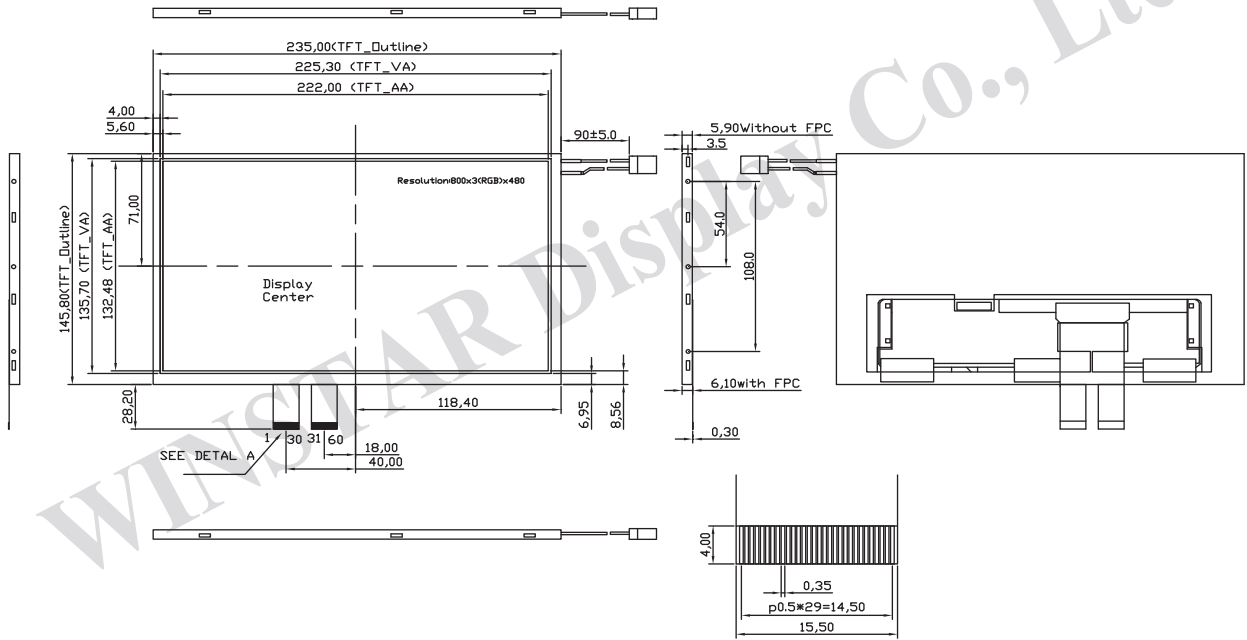

**WF102A** Graphic 800x480 dots

*Dimension drawing*

TFT  
type