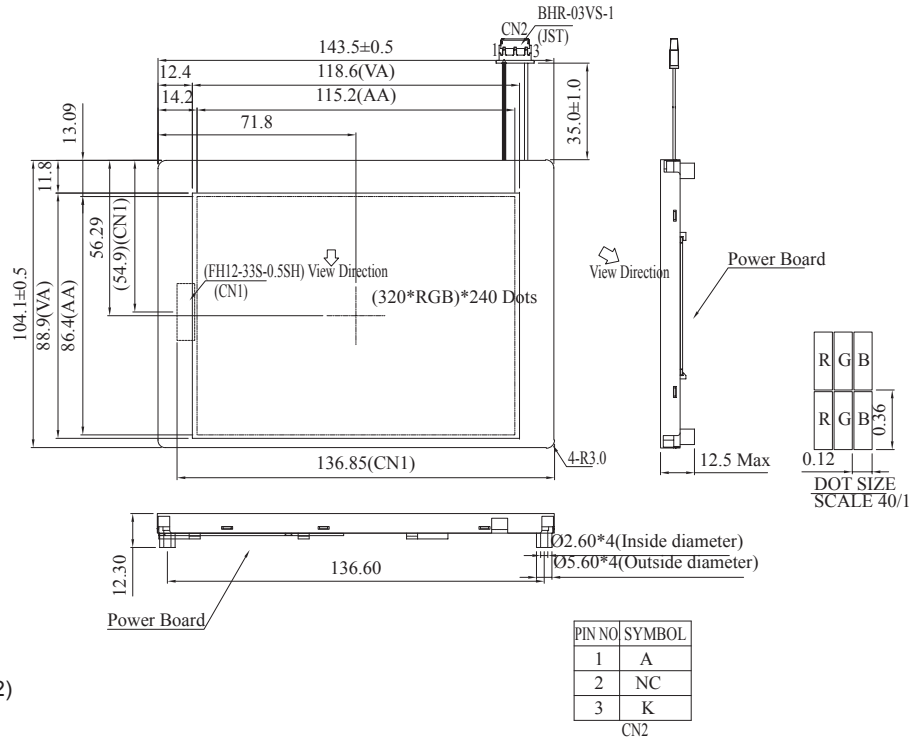

WF57C Graphic 320x240 dots

Dimension drawing

Feature

1. 320*240 dots
2. 5.7 inches
3. Digital interface
4. Same mechanical as Sharp(LQ057Q3DC12)
5. with power board
6. 12:00 view angle only

TFT
type